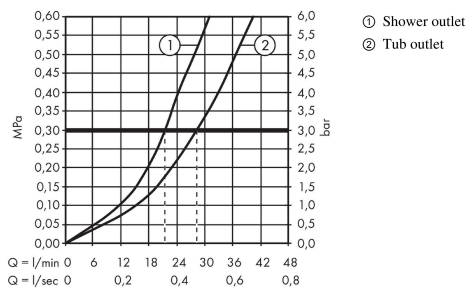

Logis

Single lever bath mixer for concealed installation for iBox universal

Surface: **Chrome** Article Number: **71405000**

Description

product features

- 2 functions
- flow rate upper outlet: 21 l/min
- flow rate lower outlet: 29 l/min
- maximum flow rate at 3 bar: 29 l/min
- ceramic cartridge
- temperature limitation adjustable
- diverter with automatic resetting
- connection type: basic set
- min. operating pressure: 1 bar
- max. operating pressure: 10 bar

Product image

Scale drawing

Flowchart

Logis

Single lever bath mixer for concealed installation for iBox universal

Surface: **Chrome** Article Number: **71405000**

Exploded Drawing

Year of production: >01/17