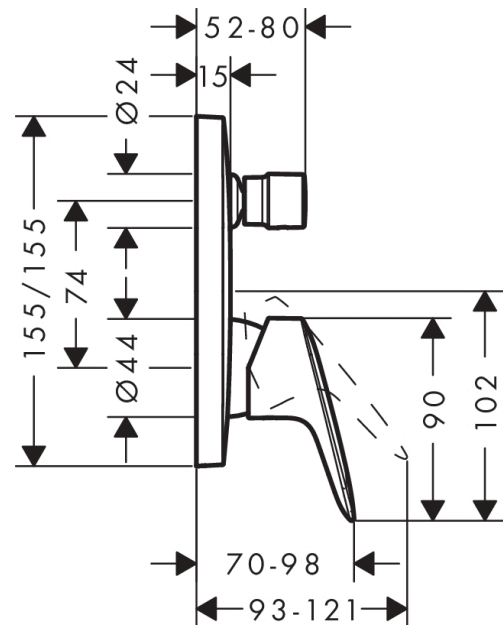

Logis

Single lever bath mixer for concealed installation for iBox universal

Surface: **Chrome** Article Number: **71405000**

Description

product features

- 2 functions
- flow rate upper outlet: 21 l/min
- flow rate lower outlet: 29 l/min
- maximum flow rate at 3 bar: 29 l/min
- ceramic cartridge
- temperature limitation adjustable
- diverter with automatic resetting
- connection type: basic set
- min. operating pressure: 1 bar
- max. operating pressure: 10 bar

Product image

Scale drawing

Flowchart

Logis

Single lever bath mixer for concealed installation for iBox universal

Surface: **Chrome** Article Number: **71405000**

Exploded Drawing

Year of production: >01/17

Logis

Single lever bath mixer for concealed installation for iBox universal

Surface: **Chrome** Article Number: **71405000**

Spare part list

Year of production: >01/17

Pos.	Description	Article Number	Price	PU
1	handle	92224000	€ 45,82	1
2	screw cover	96338000	€ 3,33	1
3	diverter knob	98795000	€ 45,82	1
4	hollow set screw M4x10	97667000	€ 3,33	1
5	escutcheon 155 / 155 mm	95275000	€ 58,67	1
6	O-ring 43x3	98418000	€ 3,33	1
7	O-ring 23x3	98142000	€ 3,33	1
8	sleeve	98790000	€ 28,92	1
9	sleeve	98794000	€ 28,92	1
10	holder for escutcheon	98793000	€ 36,89	1
11	set of fixing screws	96454000	€ 8,69	1
12	nut	98796000	€ 36,89	1
13	O-ring 30x1,5	98433000	€ 3,33	1
14	O-ring 39x1,5	98400000	€ 3,33	1
15	cartridge, assy	92730000	€ 58,67	1
16	locking screw for handle	95140000	€ 5,36	1
17	seal	95008000	€ 8,69	1
18	selector assy	95014000	€ 58,67	1
19	O-ring 17x2	98199000	€ 3,33	1
20	O-ring 20x2,5	92602000	€ 5,36	1
21	set of screws	96525000	€ 8,69	1
22	O-ring 16x2	98133000	€ 3,33	1
23	noise reduction	94073000	€ 22,97	1
24	extension 25 mm	13595000	-	1
25	set of fixing screws	97747000	€ 3,33	1
26	extension 22 mm	15597000	-	1
a	concealed item	01800180	-	1
b	adapter for exchanged connections	93181000	€ 256,68	1
c	spring for exchanged connections	96365000	€ 36,89	1