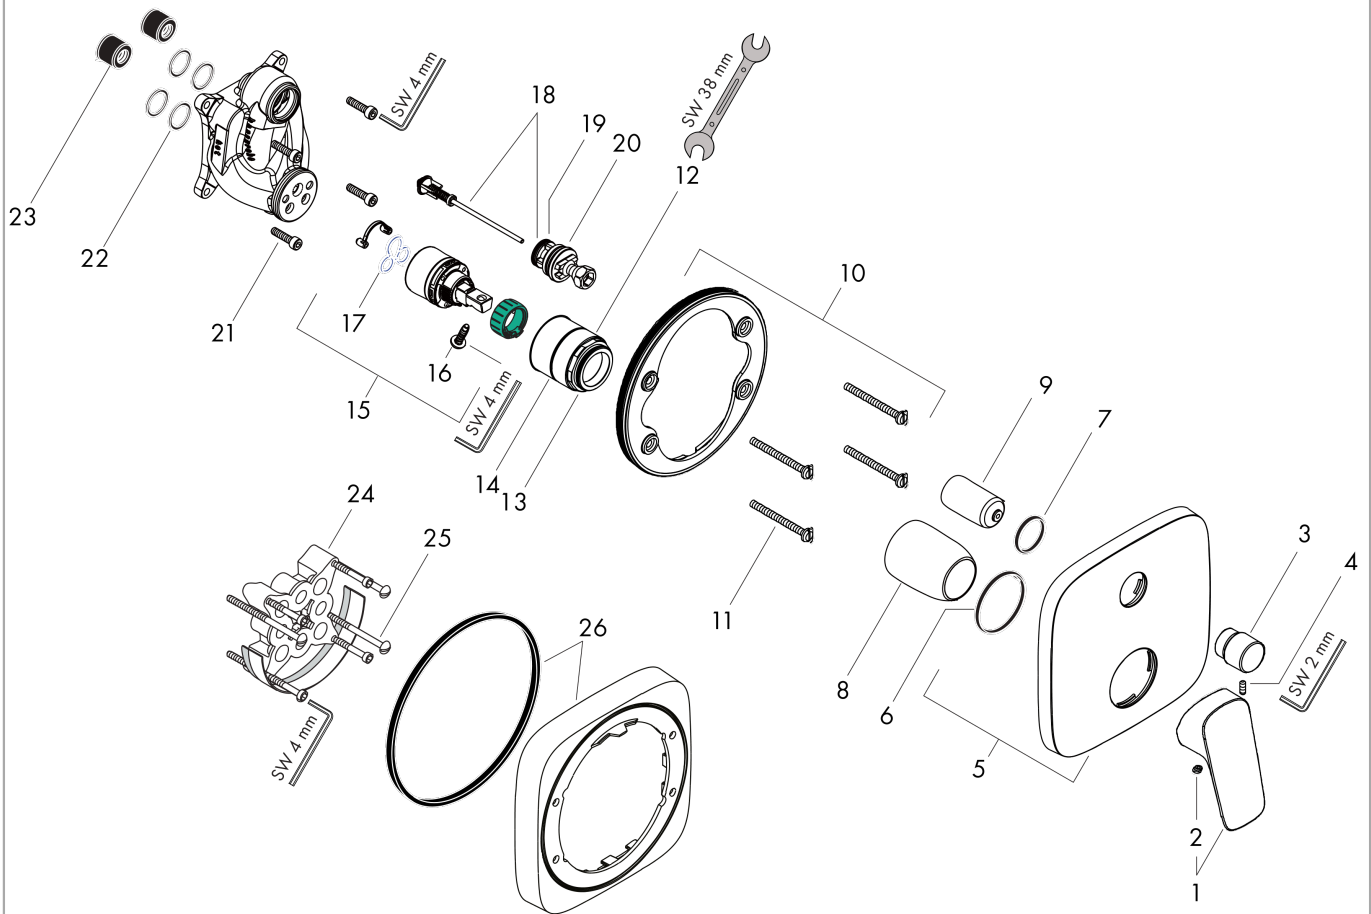

Logis

Single lever bath mixer for concealed installation for iBox universal

Surface: **Chrome** Article Number: **71405000**

Description

product features

- 2 functions
- flow rate upper outlet: 21 l/min
- flow rate lower outlet: 29 l/min
- maximum flow rate at 3 bar: 29 l/min
- ceramic cartridge
- temperature limitation adjustable
- diverter with automatic resetting
- connection type: basic set
- min. operating pressure: 1 bar
- max. operating pressure: 10 bar

Product image

Scale drawing

Flowchart

Logis

Single lever bath mixer for concealed installation for iBox universal

Surface: **Chrome** Article Number: **71405000**

Exploded Drawing

Year of production: >01/17

Logis

Single lever bath mixer for concealed installation for iBox universal

Surface: **Chrome** Article Number: **71405000**

Spare part list

Year of production: >01/17

Pos.	Description	Article Number	Price	PU
1	handle	92224000	€ 45,82	1
2	screw cover	96338000	€ 3,33	1
3	diverter knob	98795000	€ 45,82	1
4	hollow set screw M4x10	97667000	€ 3,33	1
5	escutcheon 155 / 155 mm	95275000	€ 58,67	1
6	O-ring 43x3	98418000	€ 3,33	1
7	O-ring 23x3	98142000	€ 3,33	1
8	sleeve	98790000	€ 28,92	1
9	sleeve	98794000	€ 28,92	1
10	holder for escutcheon	98793000	€ 36,89	1
11	set of fixing screws	96454000	€ 8,69	1
12	nut	98796000	€ 36,89	1
13	O-ring 30x1,5	98433000	€ 3,33	1
14	O-ring 39x1,5	98400000	€ 3,33	1
15	cartridge, assy	92730000	€ 58,67	1
16	locking screw for handle	95140000	€ 5,36	1
17	seal	95008000	€ 8,69	1
18	selector assy	95014000	€ 58,67	1
19	O-ring 17x2	98199000	€ 3,33	1
20	O-ring 20x2,5	92602000	€ 5,36	1
21	set of screws	96525000	€ 8,69	1
22	O-ring 16x2	98133000	€ 3,33	1
23	noise reduction	94073000	€ 22,97	1
24	extension 25 mm	13595000	-	1
25	set of fixing screws	97747000	€ 3,33	1
26	extension 22 mm	15597000	-	1
a	concealed item	01800180	-	1
b	adapter for exchanged connections	93181000	€ 256,68	1
c	spring for exchanged connections	96365000	€ 36,89	1